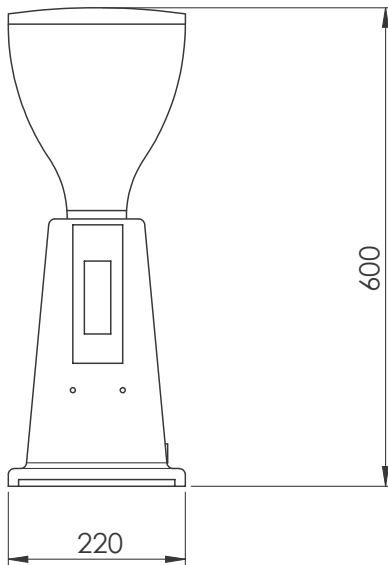

Front

Electric

Supply voltage:

602546 (GRNDEM600) 230 V/1N ph/50/60 Hz

Electrical power max.:

0.34 kW

Plug type:

CE-SCHUKO

Key Information:

External dimensions, Width: 230 mm

External dimensions, Depth: 370 mm

External dimensions, Height: 600 mm

Net weight: ISO 9001; ISO 14001 kg

Shipping weight: 13.5 kg

Shipping height: 870 mm

Shipping width: 500 mm

Shipping depth: 750 mm

Shipping volume: 0.33 m³