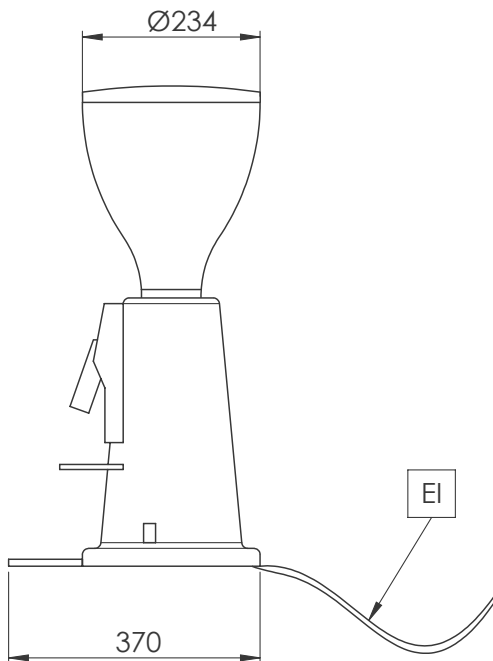

Side

Electric

Supply voltage:

602546 (GRNDEM600) 230 V/1N ph/50/60 Hz

Electrical power max.:

0.34 kW

Plug type:

CE-SCHUKO

Key Information:

External dimensions, Width: 230 mm

External dimensions, Depth: 370 mm

External dimensions, Height: 600 mm

Net weight: ISO 9001; ISO 14001 kg

Shipping weight: 13.5 kg

Shipping height: 870 mm

Shipping width: 500 mm

Shipping depth: 750 mm

Shipping volume: 0.33 m³